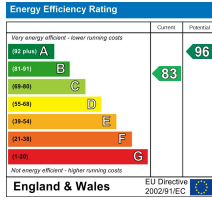

MONTH
RENT

£250 gift card
of your choice

Deposit free
option available

Acklam Gardens, Middlesbrough, TS5

£1,140 PCM

Ascend
Built on higher standards

Unit F22 Photon House, Percy Street, Leeds, LS12 1EG
 Tel: 0113 487 5850
 Email: leeds@ascendproperties.com
 www.ascendproperties.com